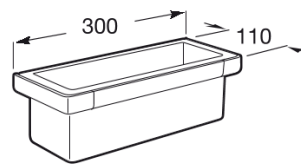

TECHNICAL DRAWINGS

FEATURES

Installation type: Wall-mounted

Material: Metal